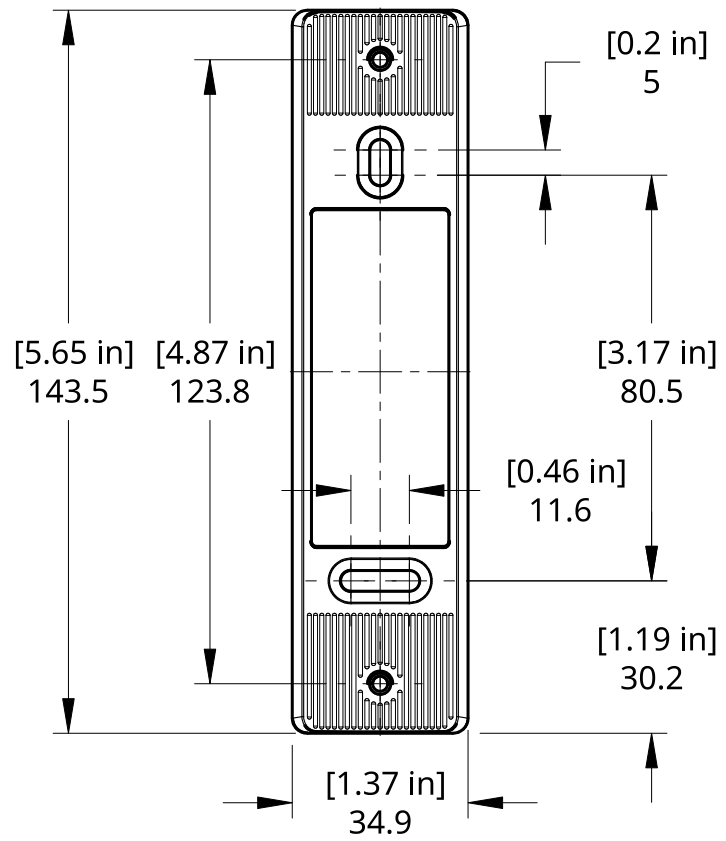

# Openpath Video Reader Mounting Plate Dimensions

Standard

Mullion

# Openpath Video Reader Full Assembly Dimensions