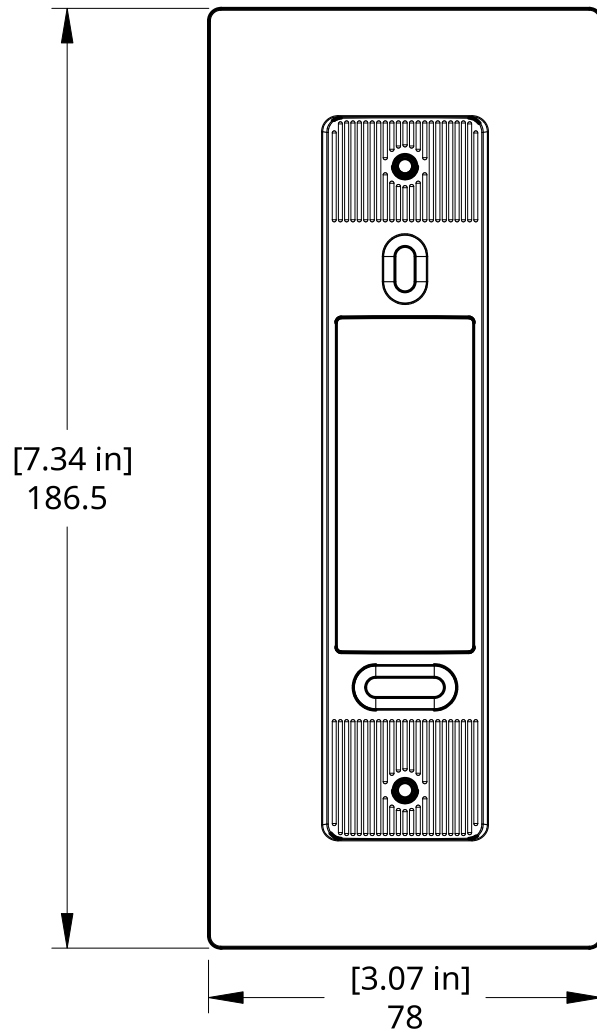

# Openpath Video Reader Mounting Plate Dimensions

Standard

Mullion

# Openpath Video Reader Full Assembly Dimensions