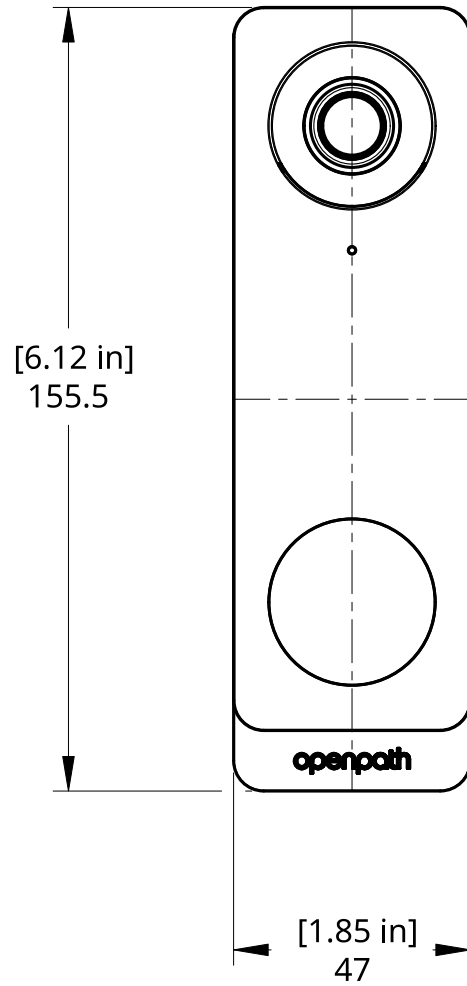

# Openpath Video Reader Mounting Plate Dimensions

Standard

Mullion

# Openpath Video Reader Full Assembly Dimensions