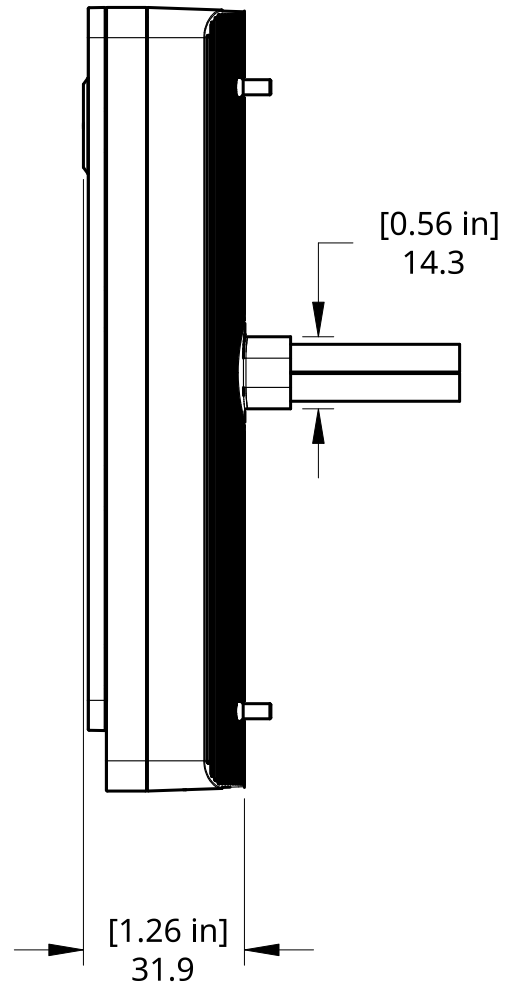

# Openpath Video Reader Mounting Plate Dimensions

Standard

Mullion

# Openpath Video Reader Full Assembly Dimensions